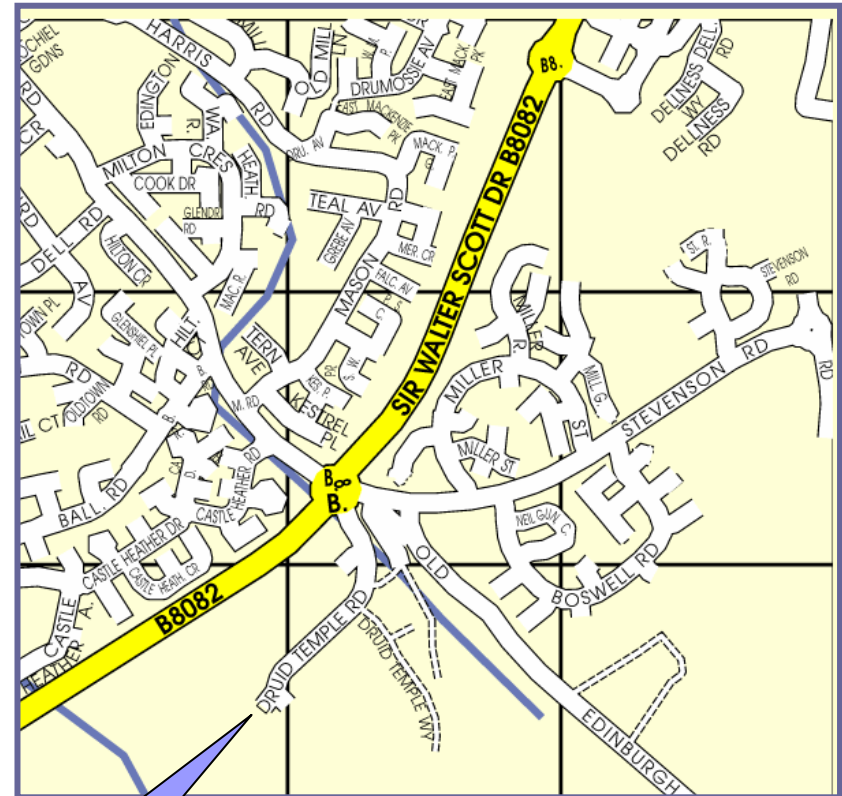

How to find us

Please follow the map here however if you get into difficulties you can send out a distress call on contact us on 07718357292 or 01463 229928.

Check in is at 4pm and a representative of Locate Now will be on hand to show your party in. Checking out is 10 am on day of departure.

The logo for 'Locate Now' features the words 'LOCATE' and 'NOW' in a bold, blue, sans-serif font. 'LOCATE' is positioned on the left and 'NOW' is on the right. A horizontal line passes through the middle of both words, and a vertical line passes through the middle of 'NOW', creating a cross-like graphic element.